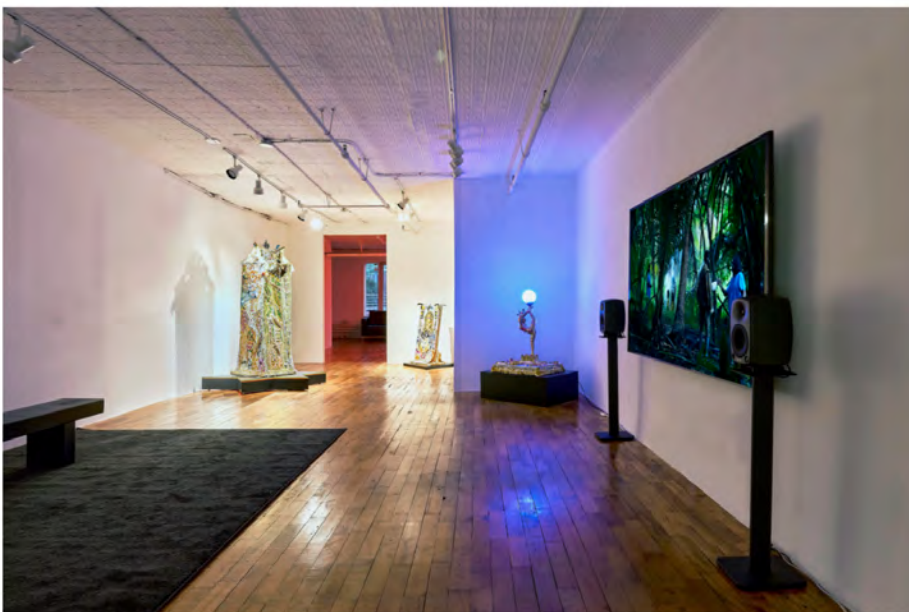

HYPERALLERGIC

Art

Seven New Art Spaces to Visit in Manhattan

From a basement gallery to a repurposed legendary punk-rock nightclub, these new kids on the block have something for everyone.

by Elaine Velie, Jasmine Liu and Valentina Di Liscia
2 days ago

Seen any good shows lately? I find myself asking this question to anyone who will listen in an attempt to narrow down the sheer number of exhibitions on view at any given time in New York. And with new art spaces cropping up all over the city, the task of deciding what's really worth two or three subway transfers isn't about to get any easier. Below, we rounded up seven art galleries and nonprofits — all in Manhattan, with other boroughs to come soon! — that opened in the last year or so, rising from the ashes after the pandemic brought the art world to a screeching halt. From cyborgs to felt reliefs to a contemporary art gallery in a historic East Village punk-rock nightclub, these new kids on the block have something for everyone.

Someday Gallery

There's no shortage of things to look at inside Someday Gallery, founded by Rosie Motley, which is about to celebrate its one-year anniversary. Steps from the Canal Street subway stop, the building's elevator opens straight into the third-floor gallery space, an un-renovated gem with old wood floors, a tin ceiling, and lots of visible pipes and wiring. On view is artist Oba's stunning *Nosferasta*, for which the artist has created intricate mixed-media sculptures that evoke art historical religious imagery (plus a *Mona Lisa*) with small objects